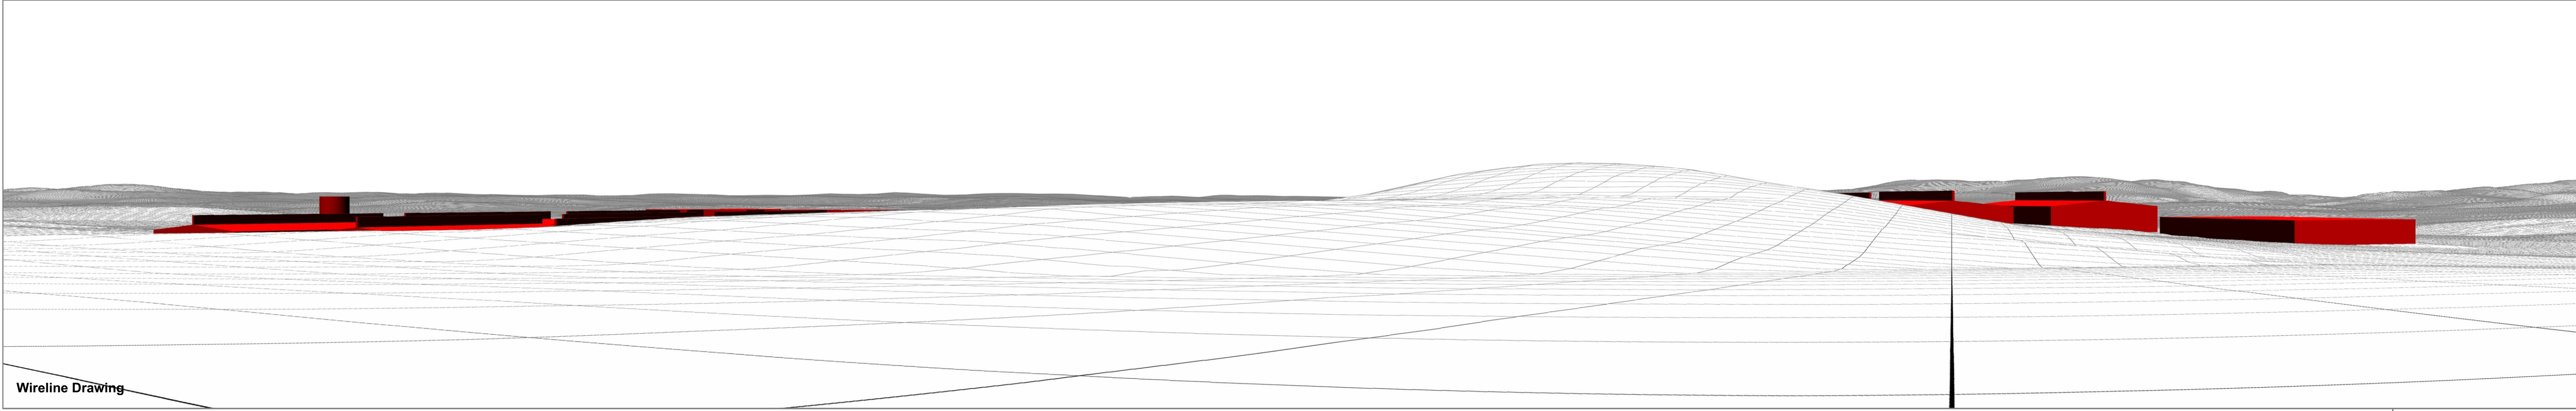

Baseline Photograph

This image provides landscape and visual context only

Wireline Drawing

Kintore Hydrogen Plant
Figure 6.8a - Visualisation Location 8 - East of Tillybin

OS reference:	375533 E 813355 N	Camera:	Sony ILCE-9	Horizontal field of view:	90° (cylindrical projection)
Ground level:	130.8 m AOD	Lens:	50mm (FE 50mm f/1.8)	Principal distance:	522 mm
Direction of view:	67°	Camera height:	1.5m AGL		
Distance to development:	457 m	Date and time:	22/03/2024 09:37		

Photo/Wireline Drawing

View flat at a comfortable arm's length

Kintore Hydrogen Plant
 Figure 6.8b - Visualisation Location 8 - East of Tillybin

OS reference: 375533 E 813355 N
 Ground level: 130.8 m AOD
 Direction of view: 67°
 Distance to development: 457 m

Camera: Sony ILCE-9
 Lens: 50mm (FE 50mm f/1.8)
 Camera height: 1.5m AGL
 Date and time: 22/03/2024 09:37

Horizontal field of view: 53.5° (planar projection)
 Principal distance: 812.5 mm
 Paper size: 841 x 297 mm (half A1)
 Correct printed image size: 820 x 260 mm

Drawing No. - 122007-D-LVIA-6.8C-1.0.0 Date - 19.08.2024