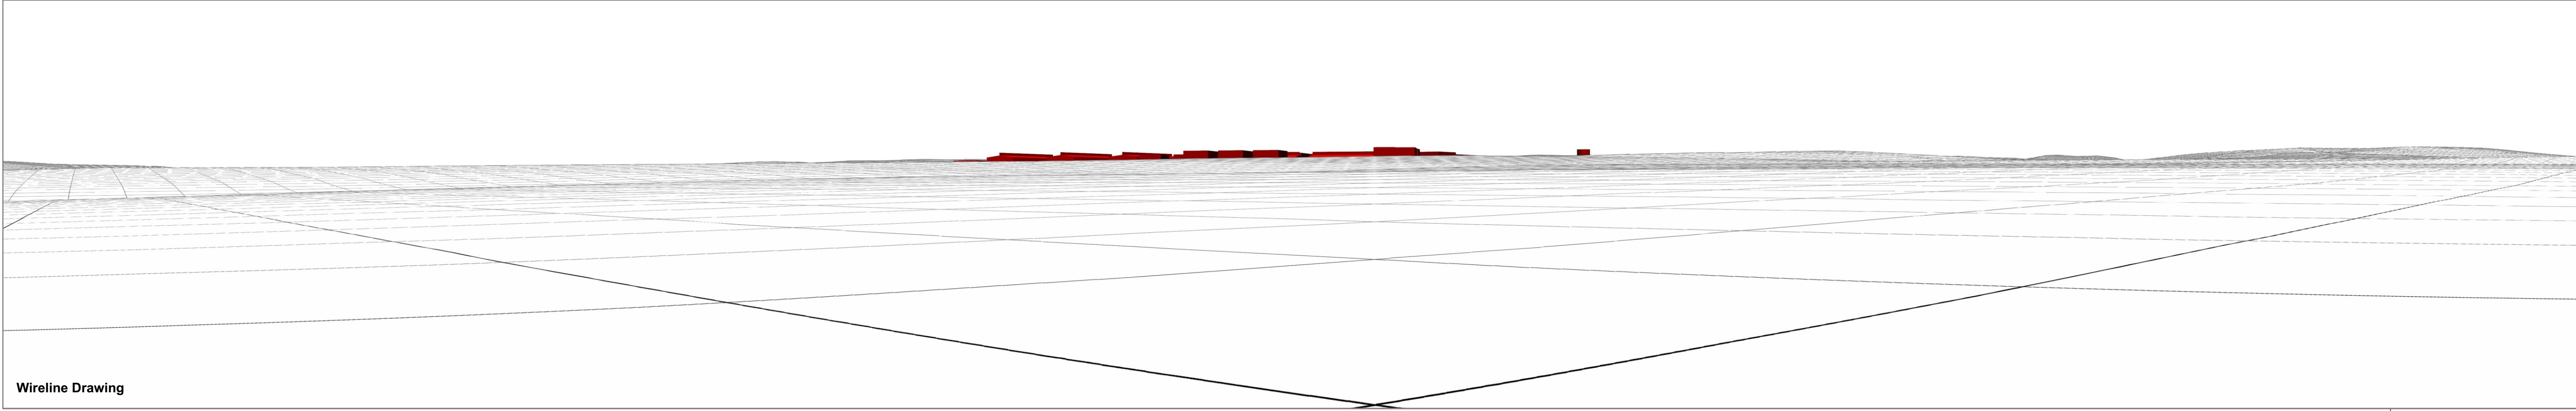

Baseline Photograph

This image provides landscape and visual context only

Wireline Drawing

Kintore Hydrogen Plant
 Figure 7.15b - Cultural Heritage Visualisation Location 2 - Castle of Hallforest (SM 92)

OS reference:	377747 E 815442 N	Camera:	Sony ILCE-9	Horizontal field of view:	90° (cylindrical projection)
Ground level:	64.6 m AOD	Lens:	50mm (FE 50mm f/1.8)	Principal distance:	522 mm
Direction of view:	220°	Camera height:	1.5m AGL		
Distance to development:	2085 m	Date and time:	29/06/2024 12:36		